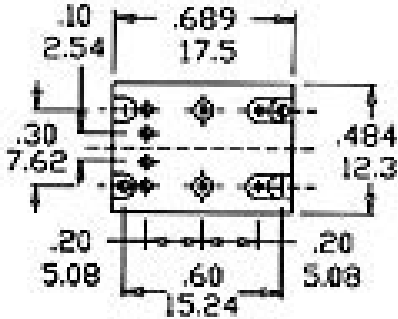

SP86A15 (07170)

Button travel max. 3 mm
latching travel 1.5mm

dimensions in mm