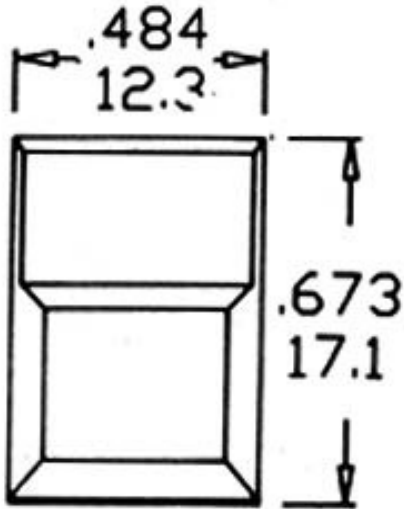

SP86A15 (07170)

Button travel max. 3 mm
latching travel 1.5mm

dimensions in mm