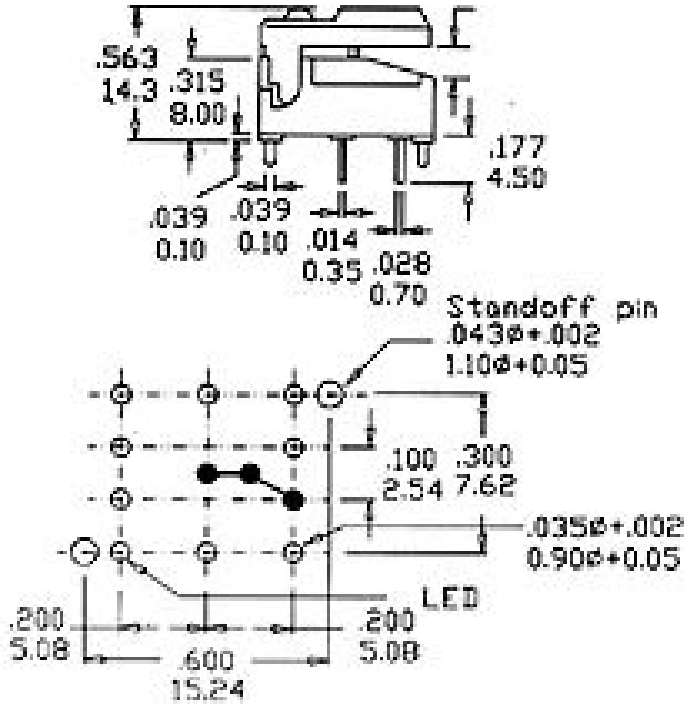

SP86A15 (07170)

Button travel max. 3 mm
latching travel 1.5mm

dimensions in mm