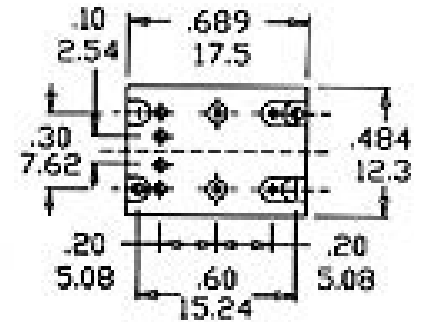

# SP86A251 (07172)

Button travel max. 3 mm  
 latching travel 1.5mm

dimensions in mm