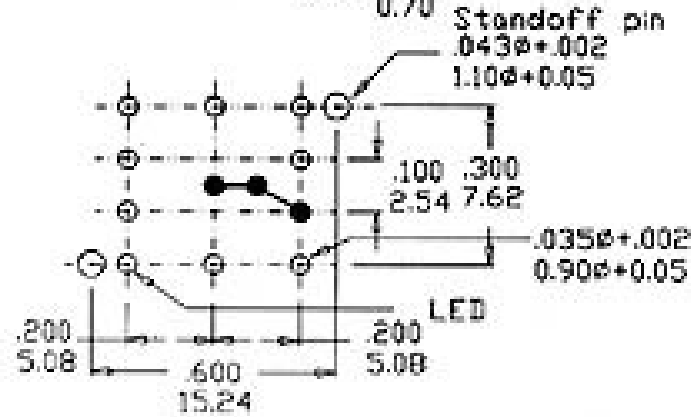

# SP86A251 (07172)

Button travel max. 3 mm  
 latching travel 1.5mm

dimensions in mm