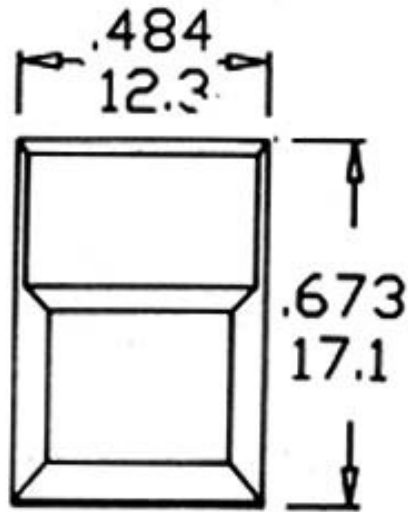

# SP86A251 (07172)

Button travel max. 3 mm  
 latching travel 1.5mm

dimensions in mm