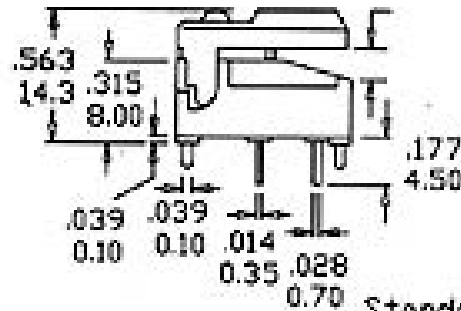

# SP86A251 (07172)

Button travel max. 3 mm  
 latching travel 1.5mm

dimensions in mm