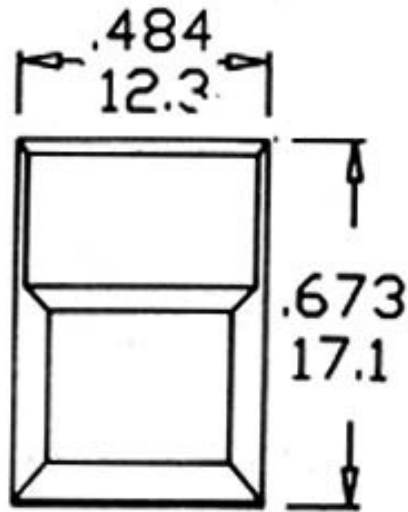

SP86A253 (07174)

Button travel max. 3 mm
 latching travel 1.5mm

dimensions in mm