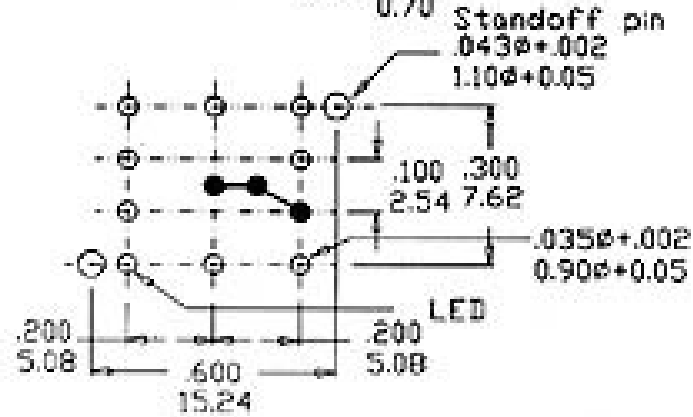

SP86A253 (07174)

Button travel max. 3 mm
 latching travel 1.5mm

dimensions in mm