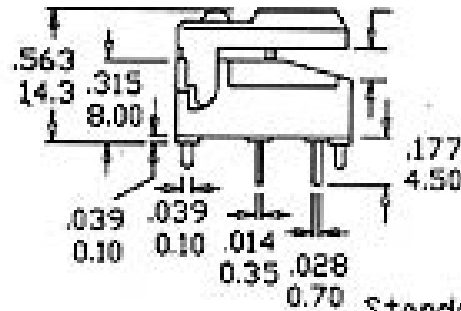

SP86A253 (07174)

Button travel max. 3 mm
 latching travel 1.5mm

dimensions in mm