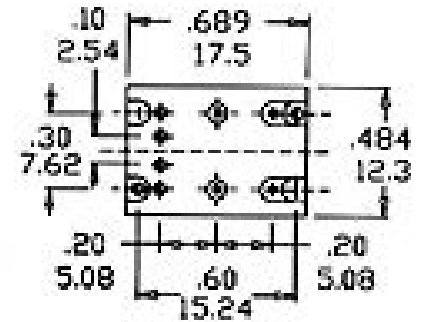

SP86A253 (07174)

Button travel max. 3 mm
 latching travel 1.5mm

dimensions in mm