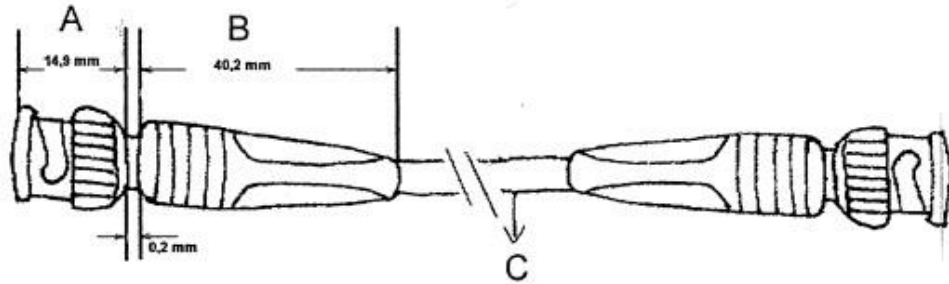

B50/.....

A = Connector: BNC crimp type male for RG 58 C/U,
brass body, nickel plated
contact: gold pin

B = Sleeve : Black color

C = Cable: RG58 C/U coaxial cable MIL-C-17
black color, (19TC/0,18X I C+ 112TC/0,12 mm) X I C
i .d. = 2,9 mm PE
o.d. = 5,0 mm
shield : 95 % above