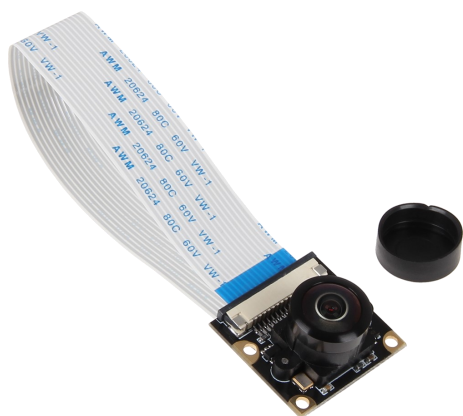

# 5 MP WIDE ANGLE CAMERA FOR RASPBERRY PI

rb-camera-WW2

The wide-angle camera stands out through its high quality images.

It has an OV5647 chip and a resolution of 5 MegaPixels.

The scope of delivery contains a 16 cm cable for the connection with the camera interface and the Raspberry Pi.

## MAIN FEATURES

Model	5 MP wide angle camera for Raspberry Pi
Resolution	2952 x 1944 (5MP)
Type of sensor	CMOS
Chip	OV5647
Dimensions	25 x 24 x 16,5 mm
Scope of delivery	5 MP wide angle camera, ribbon cable

## FURTHER SPECIFICATIONS

Focal distance	0.87 mm
Viewing angle	200 °
Aperture	2,0
Length of cable	16 cm